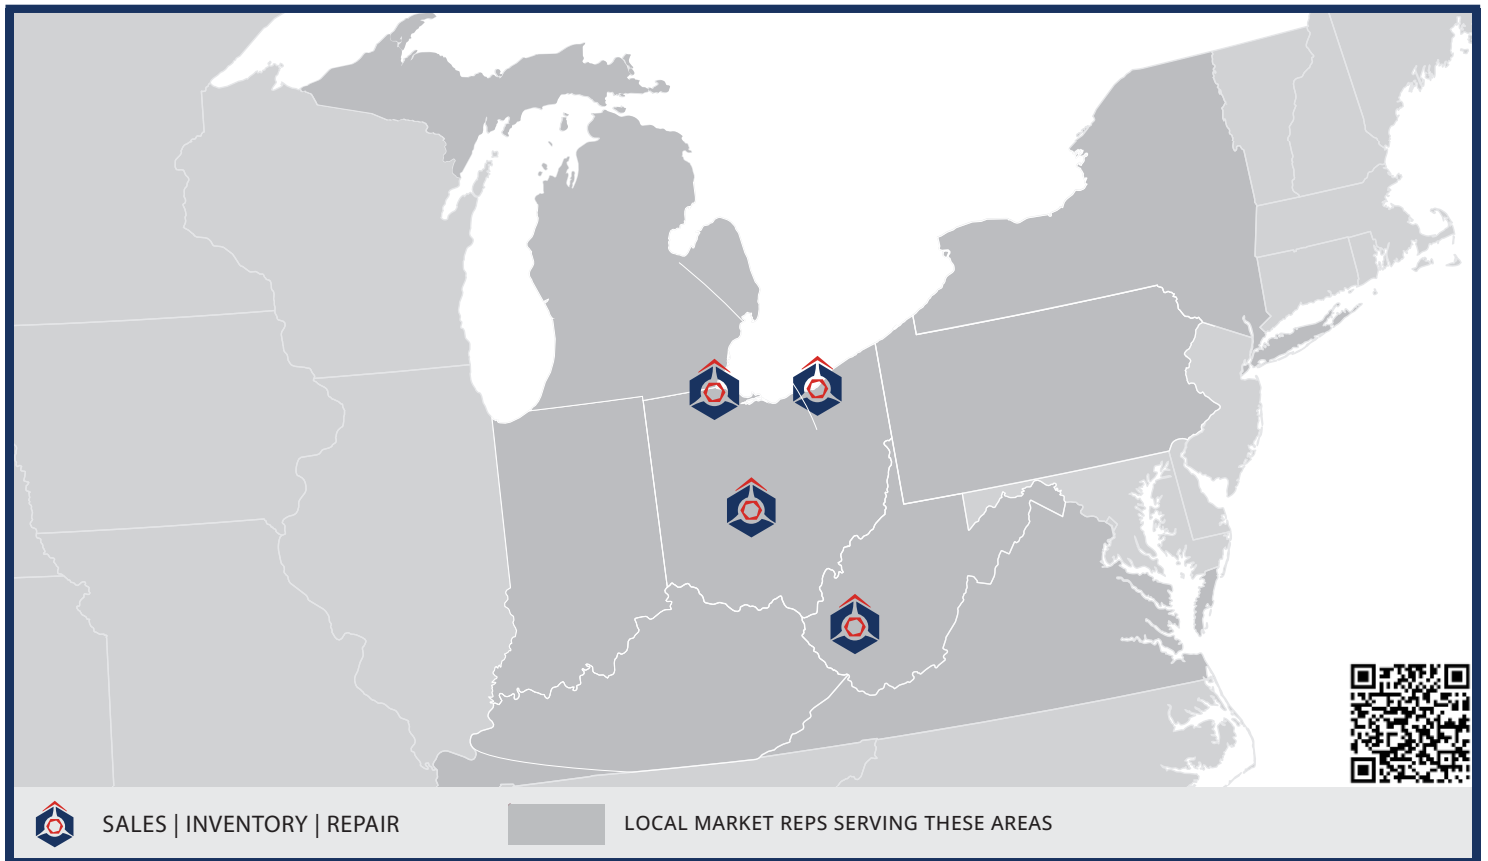

YOUR TRUSTED PARTNER FOR TOOLS, AUTOMATION, LIFTING & MATERIAL HANDLING, WORKSTATION SOLUTIONS, WAREHOUSE & STORAGE, HEALTH & SAFETY, AND MAINTENANCE

OUR LOCATIONS

TOLEDO, OH

419-661-9423

6818 Wales Rd. Northwood, OH 43619

COLUMBUS, OH

614-274-1534

4125 Westward Ave. Columbus, OH 43228

CLEVELAND, OH

330-659-4181

3863 Congress Parkway Richfield, OH 44286

CHARLESTON, WV

304-755-5030

165 Jacobson Dr. Poca, WV 25159

A MESSAGE FROM OUR OWNERS

We are deeply grateful to our customers and vendor partners for trusting us as the bridge between technical potential and real-world results. Since our founding, our priority has remained the same: to work with customers and vendors to turn challenges and ambitions into shared successes.

Our team thrives on the front lines of industry: from automotive assembly to foundries and mills. We learn enthusiastically from every real-world application and complex project execution. We keep our fingers on the pulse of manufacturing.

We represent the best in the business - vendors with masterful design, product ingenuity, and world-class capabilities. By curating and communicating we help shape the evolving equipment landscape, and we are here to drive solutions home.

We are passionate about putting the best technology into the hands of the people who deliver the highest return from using it—the engineers, technicians, tradesmen, and operators in the plant and in the field. Thank you for letting us equip your business with the tools needed to advance your operations and your mission.